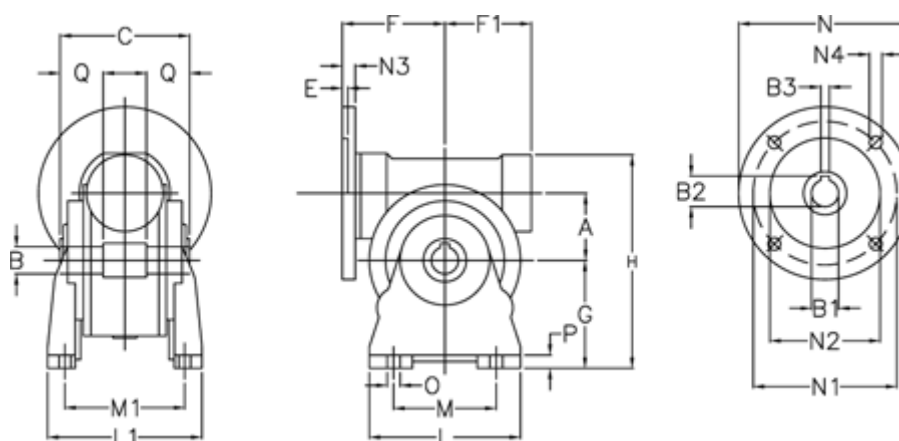

# Data Sheet

Article number: 3902150064245

Description: Worm gear  
VF 150-A-64-112B5, without lubrication

## Measures

|       |         |    |       |    |       |
|-------|---------|----|-------|----|-------|
| A     | = 150   | F1 | = 179 | N1 | = 215 |
| B     | = 50 H7 | G  | = 220 | N2 | = 180 |
| B1 E7 | = 28    | H  | = 400 | N3 | = 11  |
| B2    | = 31.3  | L  | = 330 | N4 | = 13  |
| B3 H9 | = 8     | L1 | = 260 | O  | = 18  |
| C     | = 175   | M  | = 240 | P  | = 20  |
| E     | = 2     | M1 | = 211 | Q  | = 55  |
| F     | = 190   | N  | = 250 |    |       |